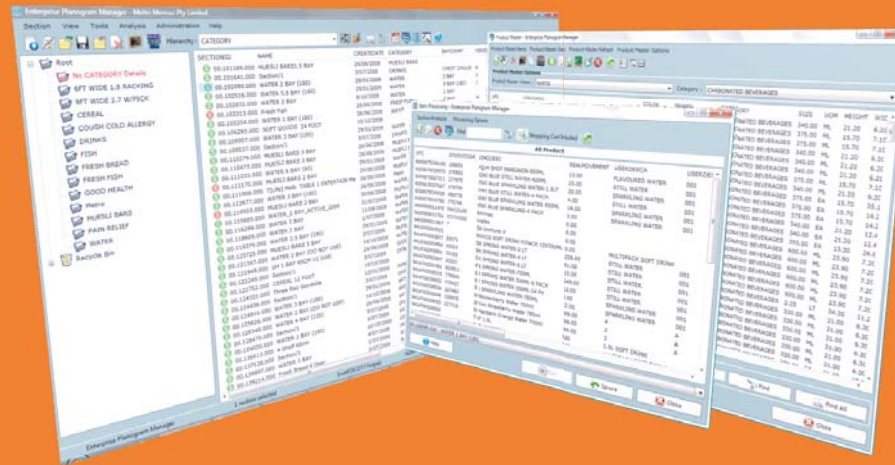

PLANOGRAM MANAGER

Introducing Planogram Manager – the most effective planogram administration tool around.

“ keep your global planogram universe under control ”

RECOMMENDED SPECIFICATIONS

- IBM compatible PC - Pentium 2.4GHz +
- 1GB RAM and 5GB free disk space
- Windows XP Pro or Vista Business (with the latest service packs)
- CD-ROM drive
- Microsoft SQL Server 2005 (or Microsoft SQL 2005 Express)
- Apollo Professional 9.x

“Planogram Manager provides a cost effective, out of box solution, for managing, analysing and maintaining planograms in an open database system”

Planogram Storage

Planogram Manager provides both retailer and supplier organisations with a unified data source for all planogram information that allow analysts, account managers, and sales managers, to have an open and customisable view of their organisations planogram universe..

Planogram Maintenance

Planogram Manager utilises time saving planogram maintenance and merchandising tools that allow analysts time to be better spent on other value added tasks.

Planogram Compliance

Planogram Manager utilises fast and easy to use tools that allow data consistency across stores, categories, products, and images, ensuring the right product is in the right place at the right time.

Planogram Analysis

Planogram Manager provides a variety of quick and effective cross planogram and store analysis tools, meaning better decisions are made faster.

Planogram Integration

Planogram Manager is a scalable, open planogram, SQL database system, allowing easy integration into your existing business processes.